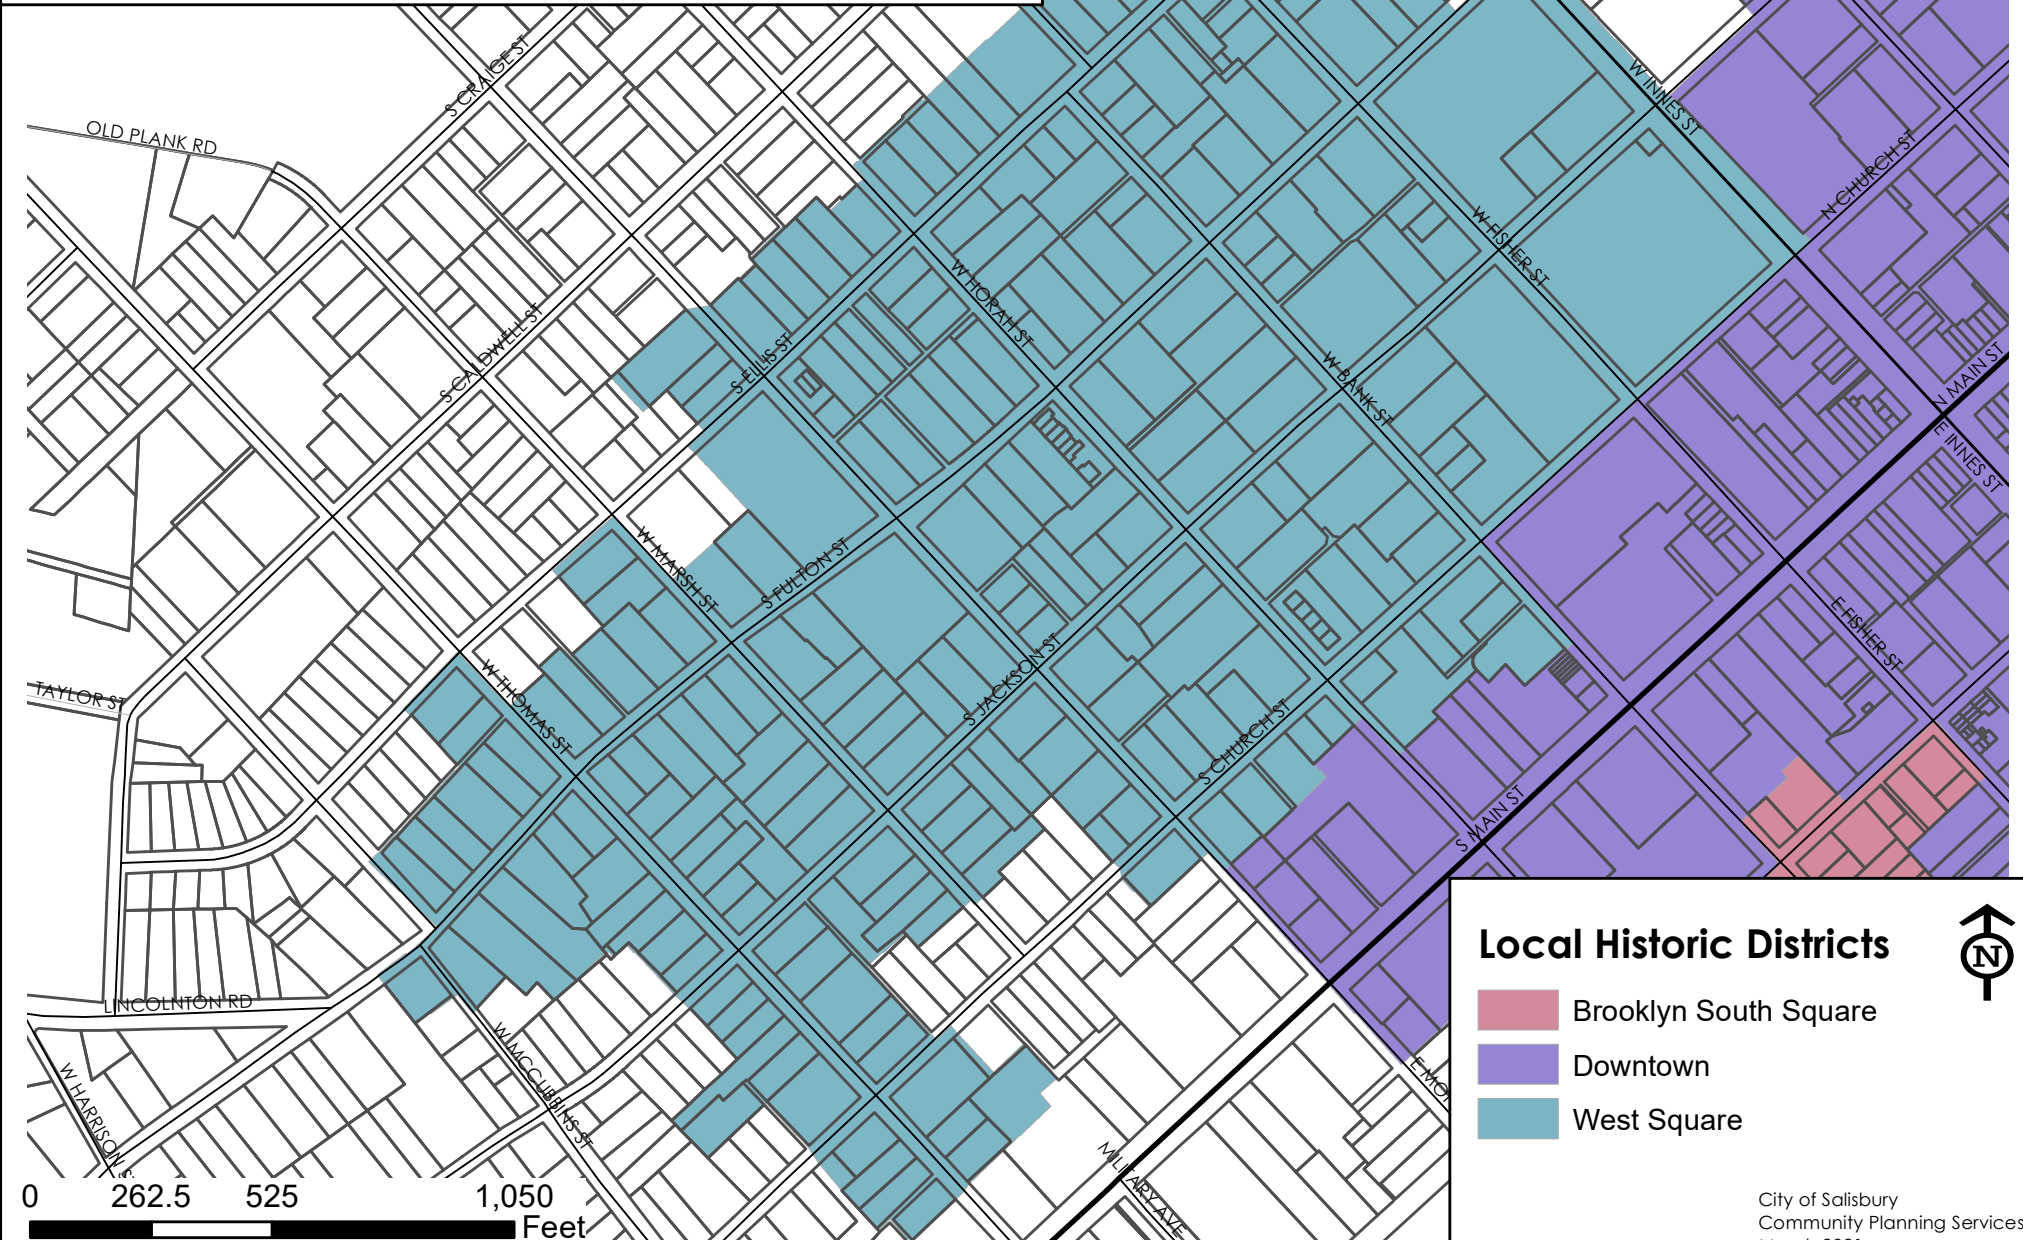

# West Square Local Historic District

## Local Historic Districts

- Brooklyn South Square
- Downtown
- West Square

0 262.5 525 1,050 Feet