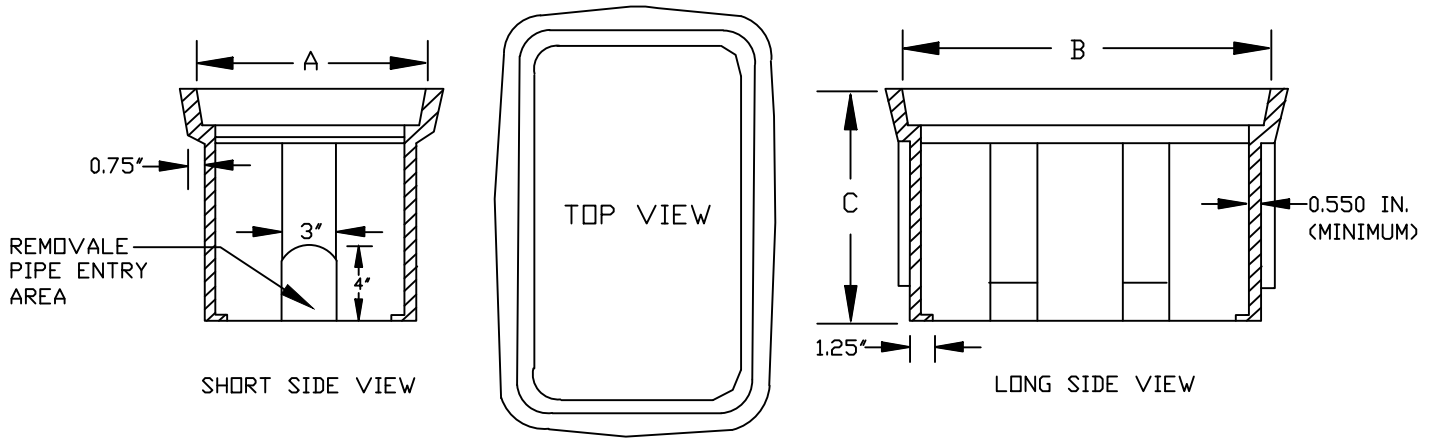

DEVICE  
 3/4" METER  
 1" TO 2" METER

BOX OR VAULT  
 13"X24"X18"DEEP  
 17"X30"X18"DEEP

METER BOX SIZES (APPROX.) FOR:	A	B	C
3/4" METER	13"	24"	18"
1" TO 2" METER	17"	30"	18"

## METER BOXES

NOTES:

- 3/4" METER BOX - SEE CURRENT APPROVED PRODUCT MANUFACTURERS SHEET FOR APPROVED TYPES (APPENDIX A)
- 1" & 2" METER BOX - SEE CURRENT APPROVED PRODUCT MANUFACTURERS SHEET FOR APPROVED TYPES (APPENDIX A)